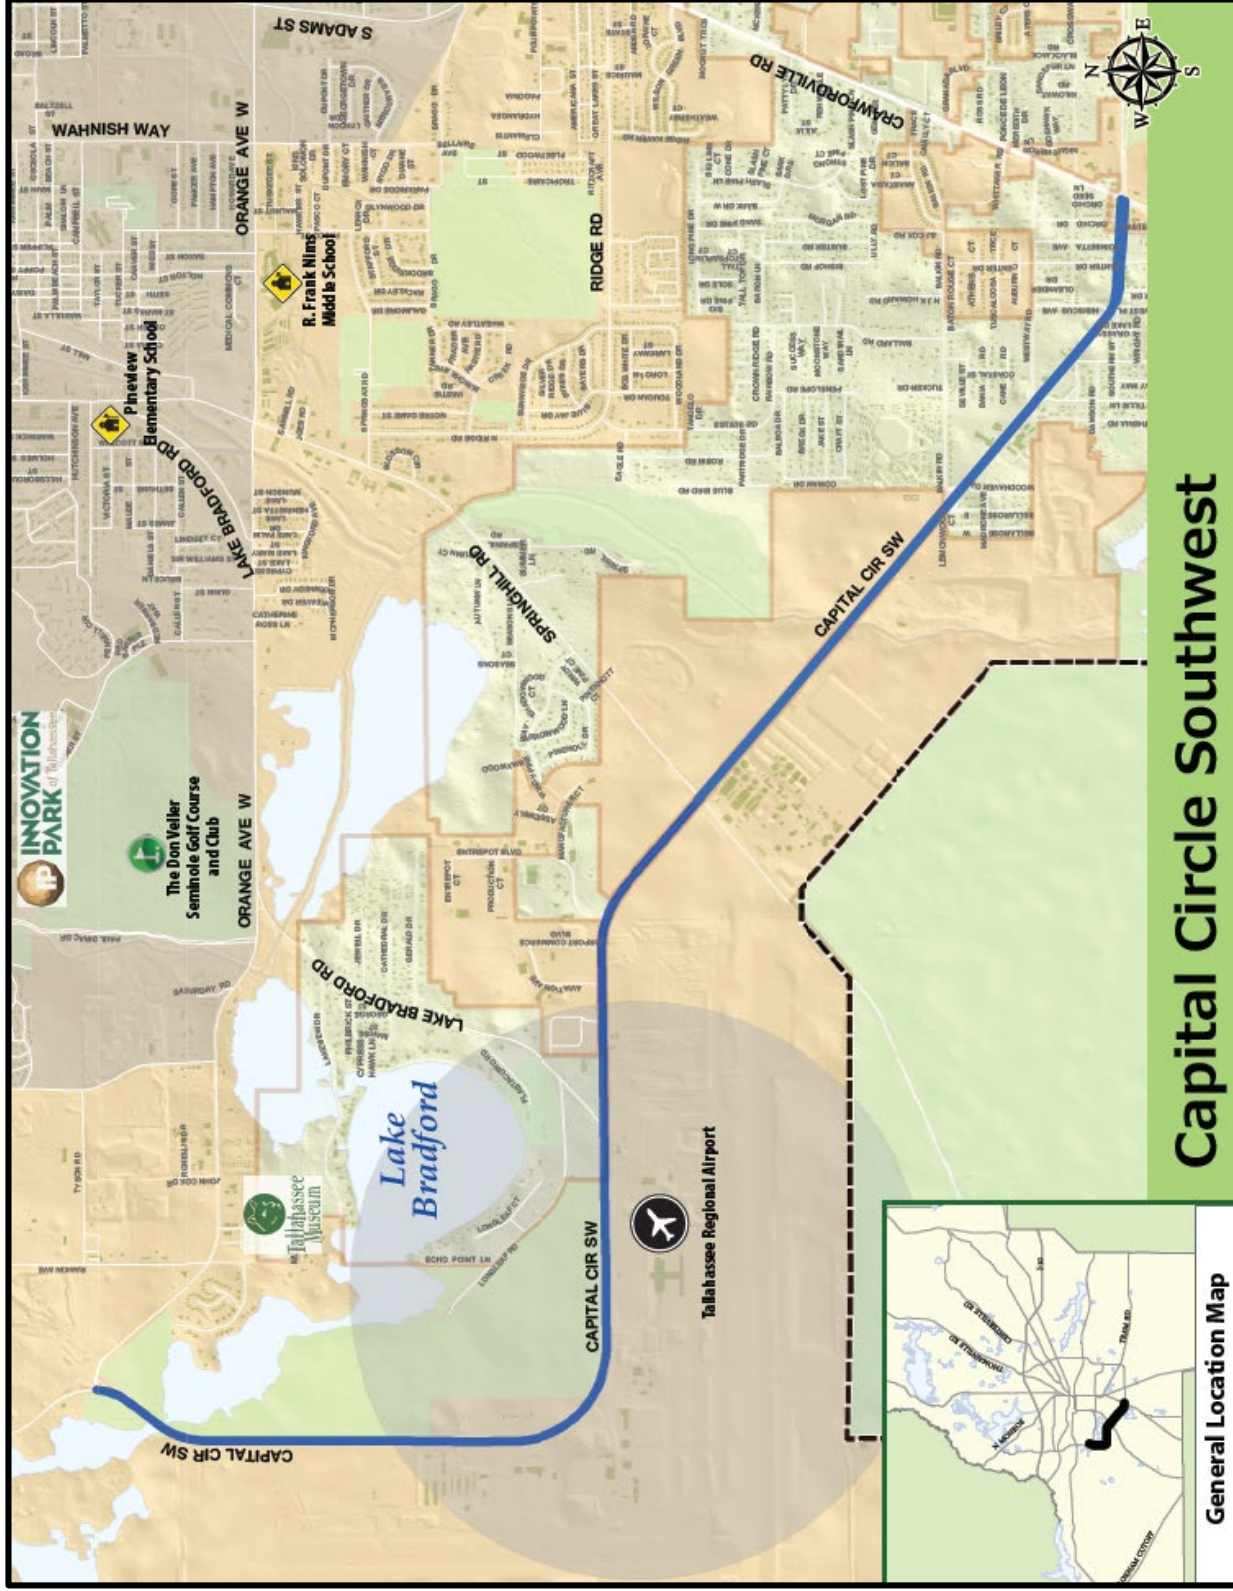

Project Highlights

- This approximately 5.8 mile project segment, from Orange Avenue to Crawfordville Road, is the last phase of 16.5 miles of improvements to the Capital Circle corridor.
- Consistent with other phases, this project will widen the road from two to six lanes, include bike lanes, a 10-foot wide multi-use trail as part of the Capital Circle Southwest Greenway, and a 5-foot sidewalk.

Next Steps

- Construction on the segment from Orange Ave. to Springhill Rd. is estimated to finish in Q3 2026.

Timeline

Community Engagement: Public engagement is ongoing through all phases of a project, from concept to construction, programming, and maintenance. Public engagement is two-way communication inclusive of all decision-makers and stakeholders. Each Blueprint project will have a customized Public Engagement Plan that is developed at the start of the project, and outreach activities and techniques will vary from project to project, as each project's outcome and stakeholder community character is unique.

Construction: Construction work will fully implement the final design plans for the Capital Circle Southwest project.

Q1: January – March

Q2: April – June

Q3: July – September

Q4: October – December

BLUEPRINT

INTERGOVERNMENTAL AGENCY

Capital Circle Southwest

General Location Map