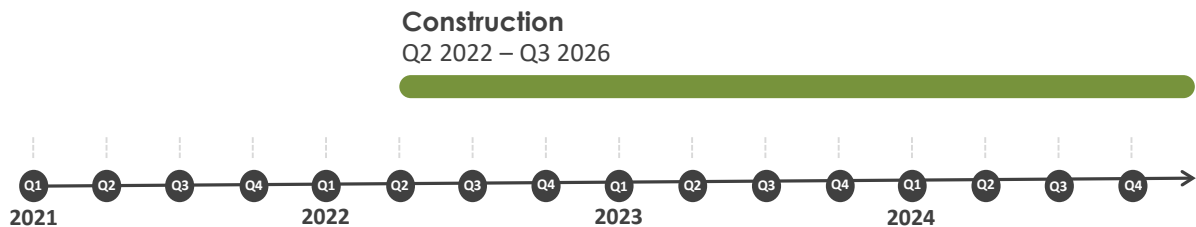

Next Steps

- Construction on the segment from Orange Ave. to Springhill Rd. is estimated to finish in Q3 2026.

Timeline

Community Engagement: Public engagement is ongoing through all phases of a project, from concept to construction, programming, and maintenance. Public engagement is two-way communication inclusive of all decision-makers and stakeholders. Each Blueprint project will have a customized Public Engagement Plan that is developed at the start of the project, and outreach activities and techniques will vary from project to project, as each project's outcome and stakeholder community character is unique.

Construction: Construction work will fully implement the final design plans for the Capital Circle Southwest project.

Q1: January – March

Q2: April – June

Q3: July – September

Q4: October – December