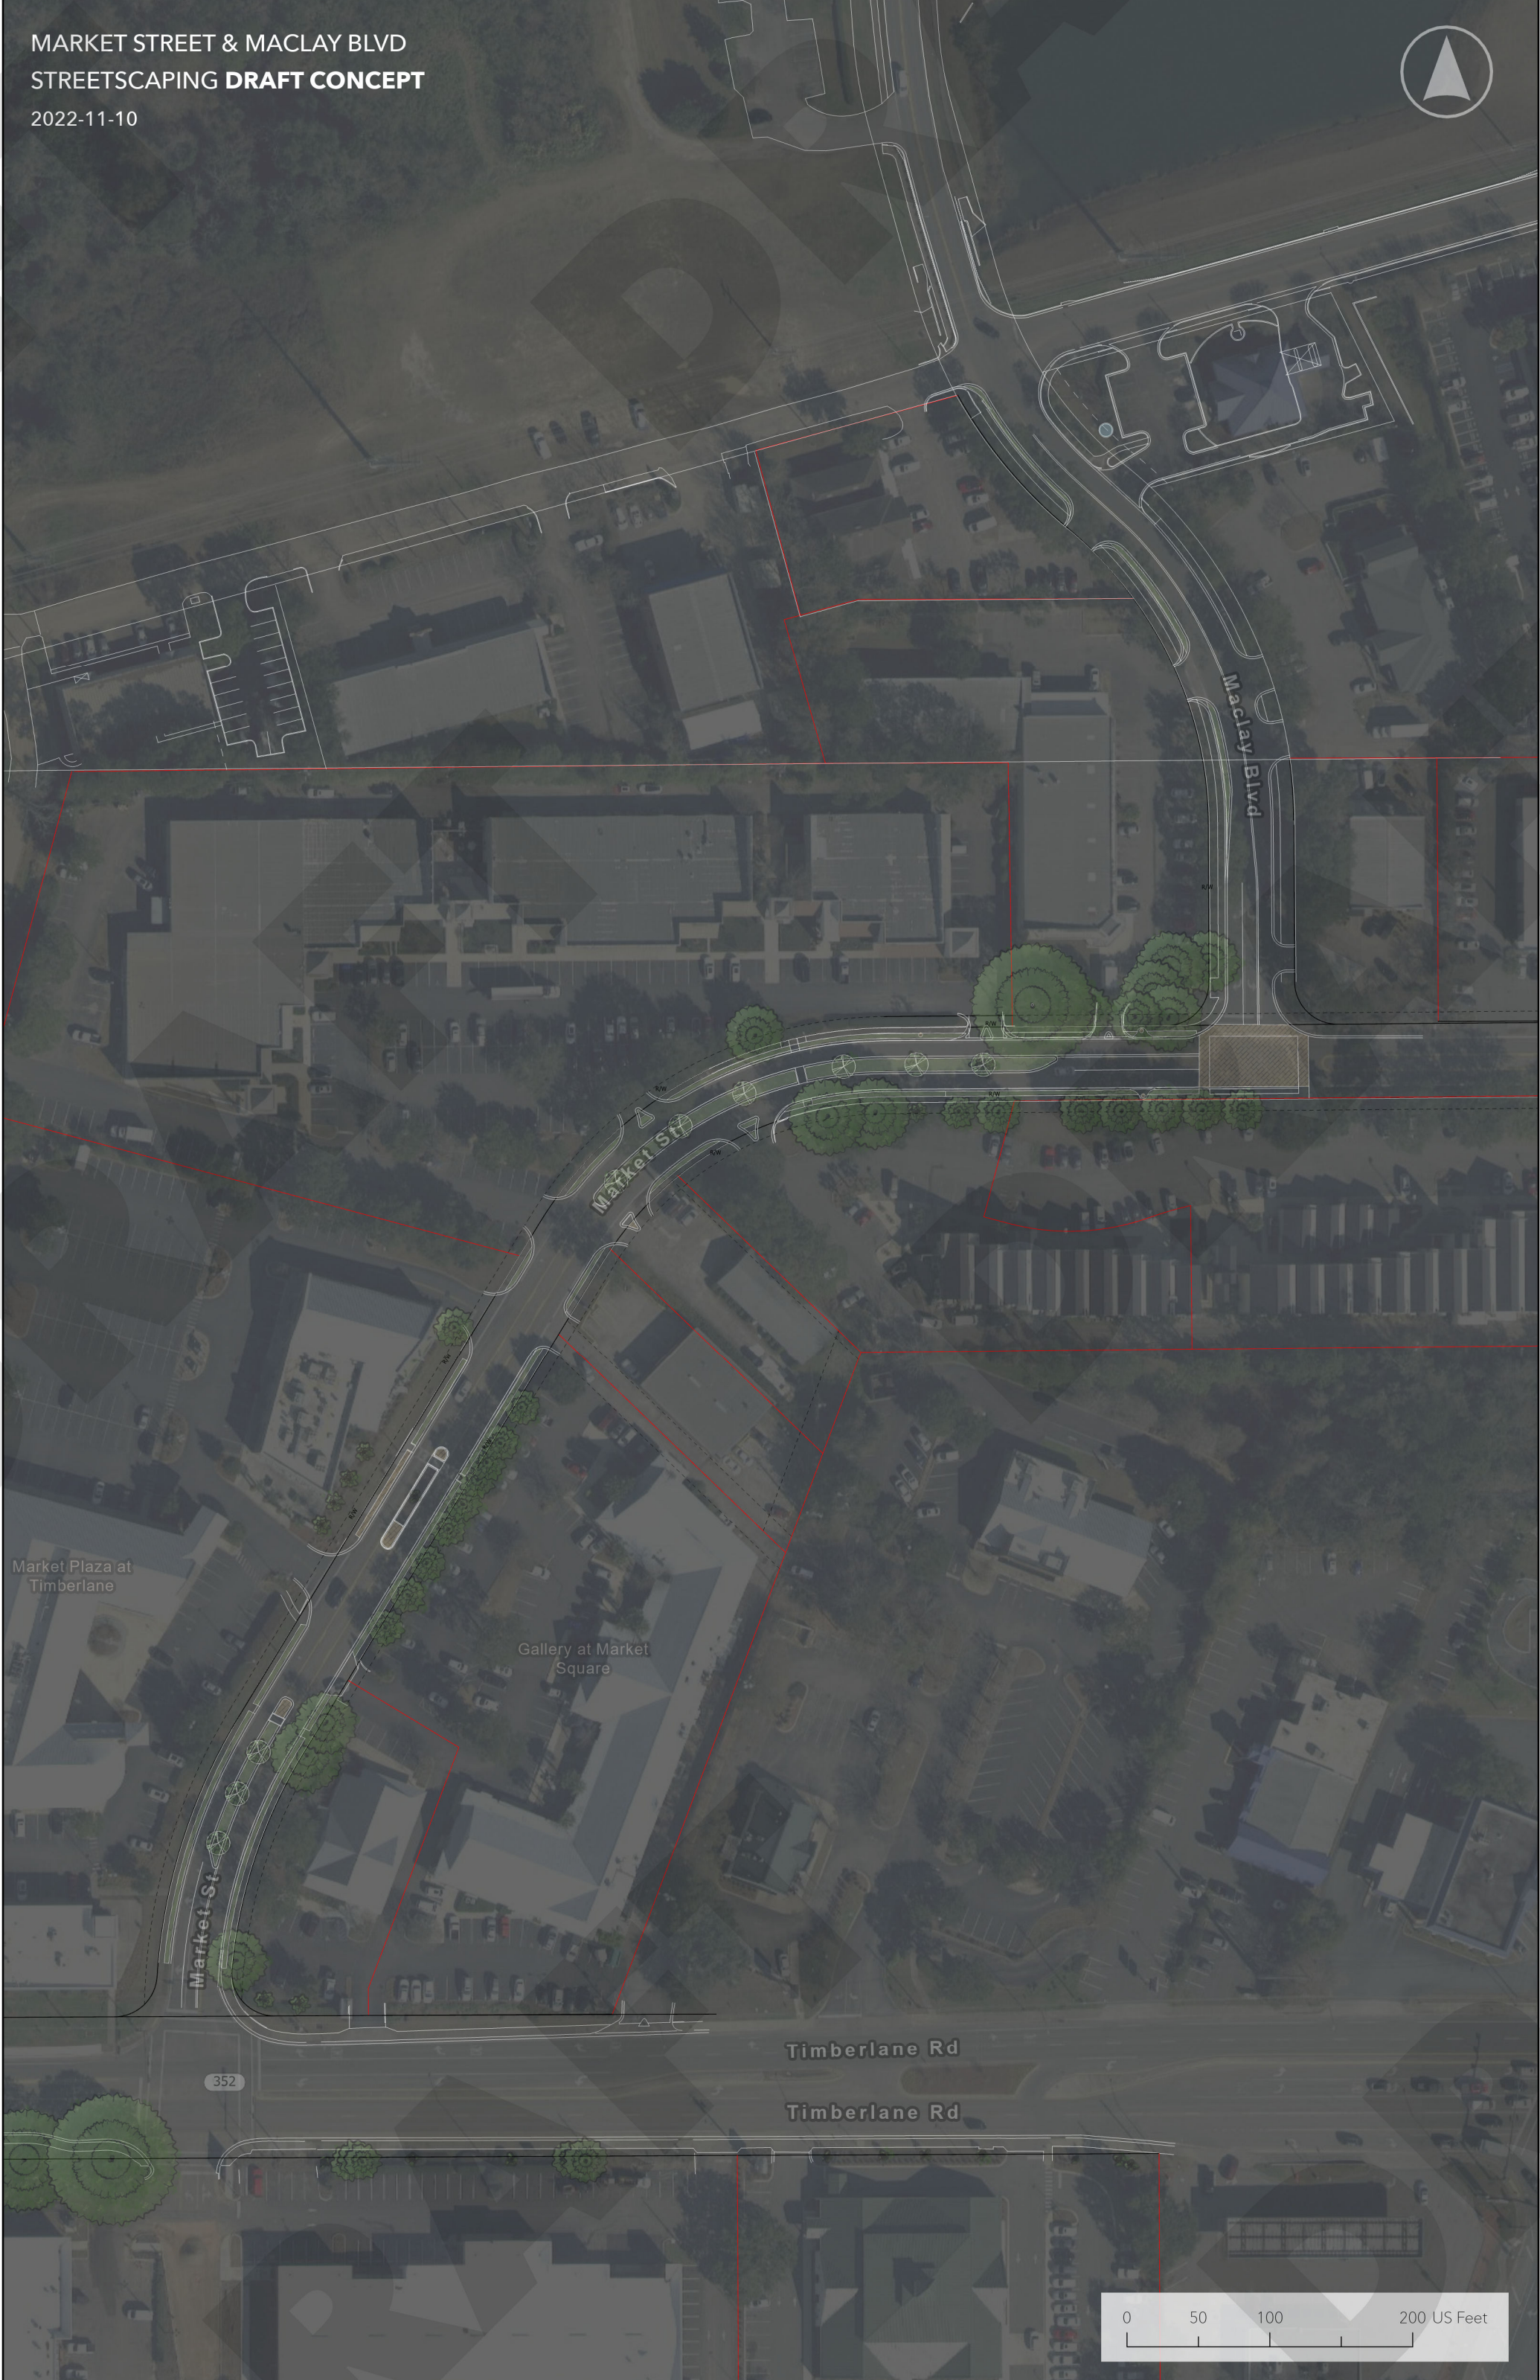

MARKET STREET & MACLAY BLVD
STREETSCAPING DRAFT CONCEPT

2022-11-10

Market Plaza at
Timberlane

Gallery at Market
Square

Timberlane Rd

Timberlane Rd

352

MARKET STREET & MACLAY BLVD
STREETSCAPING DRAFT CONCEPT

2022-11-10

Market Plaza at
Timberlane

Gallery at Market
Square

Timberlane Rd

352

352

0 25 50 100 US Feet

Timberlane Rd

MARKET STREET & MACLAY BLVD
STREETSCAPING DRAFT CONCEPT

2022-11-10

MARKET STREET & MACLAY BLVD
STREETSCAPING DRAFT CONCEPT

2022-11-10